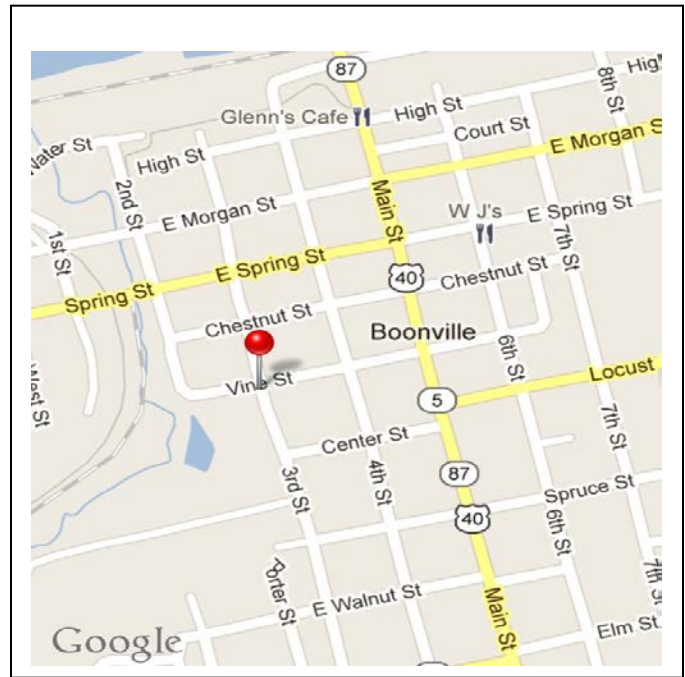

HERITAGE DAYS CAR SHOW

Boonville, MO

SATURDAY June 24, 2023

4th Street

Downtown Boonville

(SEE BACK FOR DETAILED MAP)

*** RAIN OR SHINE ***

Located next to the
Heritage Days activities

**Presorted
Standard
U.S. Postage
PAID
Boonville, MO
Permit No. 389**

From Kansas City

From Columbia

Downtown Detail

Driving Directions

Heritage Days has a parade prior to the day's activities that just happens to coincide with the gathering of the car show. Please use these directions to avoid the traffic that is associated with the parade.

Entering the Car Show from the:

North – Enter the show by turning right on High street (1st street after the bridge) and turn left into the show on 4th Street

West (Highway 5) – Enter the show by turning left on 3rd street (A&W will be on the right). Proceed down 3rd street 7 blocks, turn right on Morgan Street, and turn Right onto 4th street. Signs will direct you.

South and East (Route 87 and Main Street) On Main Street in Boonville, turn left at the Highway 5/40 and Main Street intersections. Proceed 2 block and turn right onto 3rd street (A&W will be on the left). Proceed down 3rd street 7 blocks, turn right on Morgan Street, and turn Right onto 4th street.