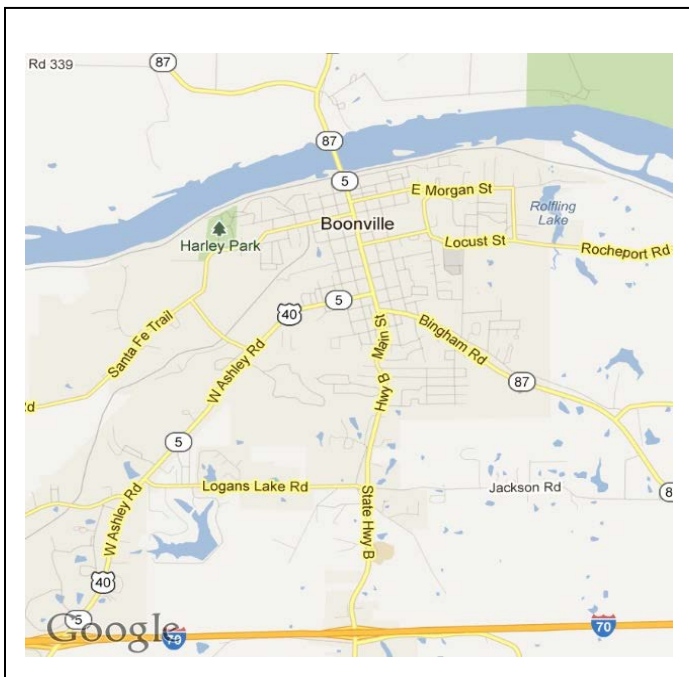

From Columbia

From Kansas City